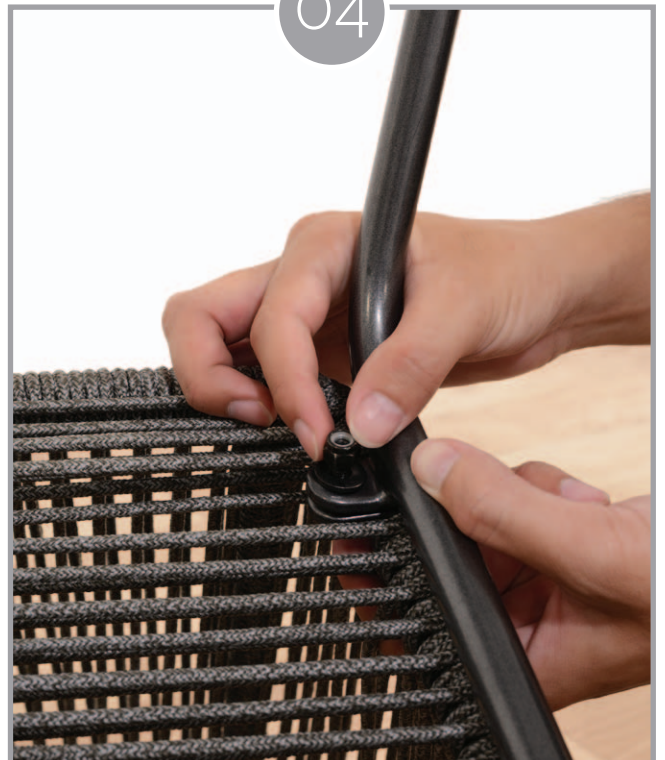

HW-MM-18-026

X 1

LifestyleGarden®

Sustainable outdoor living

01

02

03

04